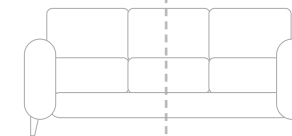

**4 SEATER SPLIT
2 OR 3 CUSHION STYLE**
W: 95" / 241CM