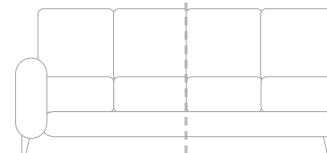

**1 ARM 4 SEATER SPLIT
4 CUSHION STYLE**
W: 107" / 272CM

2 pcs