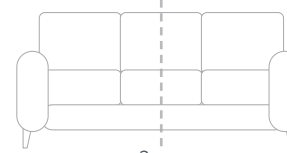

3 + 1 + Wingback Chair + Bench Stool (Shown in Enzo Stone / Tartan Beagle)

**CHAIR**  
W: 41" / 104CM

**SNUGGLER**  
W: 55" / 140CM

**2 SEATER**  
W: 66" / 168CM

**2.5 SEATER**  
W: 72" / 183CM

**3 SEATER**  
W: 78" / 198CM