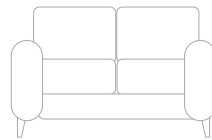

2 SEATER

W: 64" / 163CM