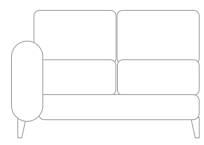

1 ARM 2 SEATER
W: 57" / 145CM