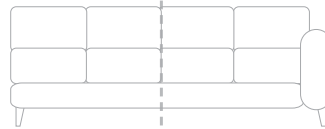

**1 ARM 4 SEATER SPLIT
4 CUSHION STYLE**
W: 103" / 262CM
2 pcs