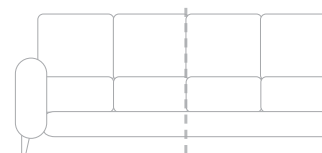

2 pcs
**1 ARM 4 SEATER SPLIT
4 CUSHION STYLE**
W: 102" / 259CM