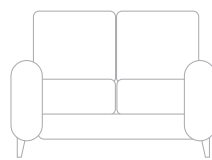

2 SEATER & 2.5 SEATER
2 STR W: 70" / 178CM
2.5 STR W: 76" / 193CM