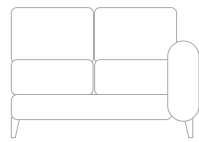

**1 ARM 3 SEATER
2 CUSHION STYLE**
W: 67" / 170CM