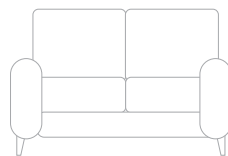

2.5 SEATER

W: 72" / 183CM