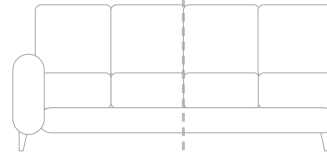

**1 ARM 4 SEATER SPLIT
4 CUSHION STYLE**
W: 110" / 279CM

OSLO ARM WIDTH: 10" / 25CM DEPTH: 38" / 97CM OVERALL HEIGHT: 37" / 94CM SEAT HEIGHT: 19" / 48CM

* All dimensions are approximate, please allow a tolerance of (+ / -) 1.5" / 4cm. © Red Rose Furniture Ltd