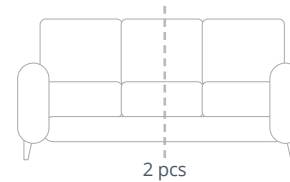

Disclaimer: Please use these fabric images as a guideline only as colour variations may occur.

**CHAIR**  
W: 37" / 94CM

**SNUGGLER**  
W: 51" / 130CM

**2 SEATER**  
W: 66" / 168CM

**3 SEATER**  
W: 78" / 198CM