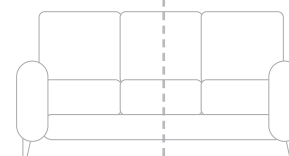

4 SEATER SPLIT
2 OR 3 CUSHION STYLE

W: 94" / 239CM

W: 40" / 102CM
H: 15" / 38CM
D: 25" / 64CM