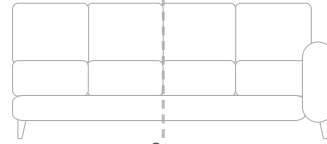

**1 ARM 4 SEATER SPLIT
4 CUSHION STYLE**
W: 110" / 279CM

2 pcs