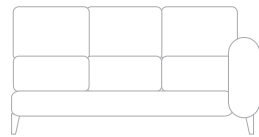

**1 ARM 3 SEATER
3 CUSHION STYLE**
W: 83" / 211CM