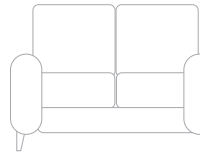

2 SEATER
W: 65" / 165CM