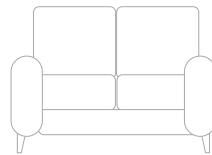

**WEDGE CORNER PIECE**  
 W: 43 X 43" /  
 109 X 109CM

**Disclaimer:**  
 Please use these fabric images as a guideline only as colour variations may occur.

**PHOENIX** ARM WIDTH: 10.5" / 27CM DEPTH: 37" / 94CM OVERALL HEIGHT: 38" / 97CM SEAT HEIGHT: 19.5" / 50CM

**3 + 1**  
 (Shown in Dapple Oatmeal /  
 Zebra Truffle Scatters). No studs

**CHAIR**  
 W: 42" / 107CM

**SNUGGLER**  
 W: 56" / 142CM

**2 SEATER**  
 W: 67" / 170CM

**2.5 SEATER**  
 W: 73" / 185CM

**3 SEATER**  
 W: 79" / 201CM