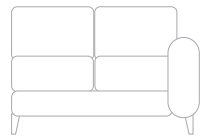

**1 ARM 3 SEATER
2 CUSHION STYLE**
W: 70" / 178CM