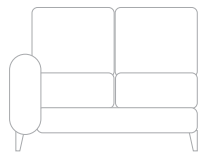

**1 ARM 3 SEATER
2 CUSHION STYLE**
W: 72" / 183CM

OSLO ARM WIDTH: 10" / 25CM DEPTH: 38" / 97CM OVERALL HEIGHT: 37" / 94CM SEAT HEIGHT: 19" / 48CM

* All dimensions are approximate, please allow a tolerance of (+ / -) 1.5" / 4cm. © Red Rose Furniture Ltd