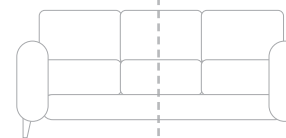

**3 + 1 + Luxe Swivel Chair**  
 (Shown in Plush Emerald / Abstract Forest Scatters / Silver Studs)

**CHAIR**  
 W: 37" / 94CM

**SNUGGLER**  
 W: 51" / 130CM

**2 SEATER**  
 W: 66" / 168CM

**3 SEATER**  
 W: 78" / 198CM