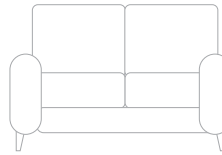

2.5 SEATER
W: 71" / 180CM