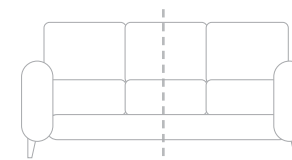

2 pcs
**4 SEATER SPLIT
2 OR 3 CUSHION STYLE**
W: 95" / 241CM

BARCELONA ARM WIDTH: 10" / 25CM DEPTH: 36" / 91CM OVERALL HEIGHT: 40" / 102CM SEAT HEIGHT: 20" / 51CM

* All dimensions are approximate, please allow a tolerance of (+ / -) 1.5" / 4cm. © Red Rose Furniture Ltd