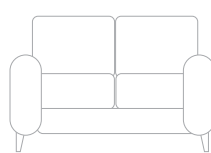

2 SEATER
W: 66" / 168CM