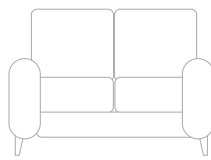

2 SEATER
W: 62" / 157CM