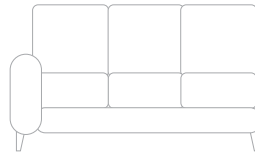

**1 ARM 3 SEATER
3 CUSHION STYLE**
W: 85" / 216CM

OSLO ARM WIDTH: 10" / 25CM DEPTH: 38" / 97CM OVERALL HEIGHT: 37" / 94CM SEAT HEIGHT: 19" / 48CM

* All dimensions are approximate, please allow a tolerance of (+ / -) 1.5" / 4cm. © Red Rose Furniture Ltd