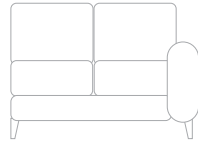

**1 ARM 3 SEATER
2 CUSHION STYLE**
W: 68" / 173CM