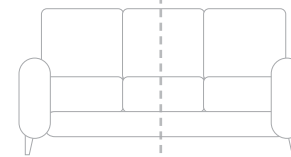

2 pcs

**4 SEATER SPLIT
2 OR 3 CUSHION STYLE**

W: 99" / 251CM

ASHLEY ARM WIDTH: 10" / 25CM DEPTH: 35" / 89CM OVERALL HEIGHT: 38" / 97CM SEAT HEIGHT: 20" / 51CM