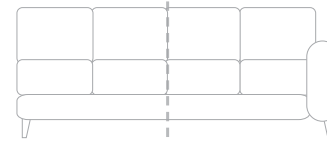

**1 ARM 4 SEATER SPLIT
4 CUSHION STYLE**
W: 101" / 257CM