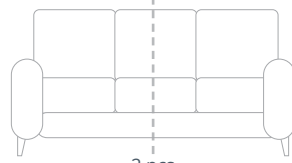

**Disclaimer:**  
Please use these fabric images as a guideline only as colour variations may occur.

**CHAIR**  
W: 42" / 107CM

**SNUGGLER**  
W: 55" / 140CM

**2 SEATER**  
W: 66" / 168CM

**2.5 SEATER**  
W: 72" / 183CM

**3 SEATER**  
W: 78" / 198CM

**4 SEATER SPLIT**  
**2 OR 3 CUSHION STYLE**  
W: 95" / 241CM

**LARGE STORAGE STOOL**  
W: 37" / 94CM  
H: 15.5" / 39CM  
D: 22.5" / 57CM

**DENVER** ARM WIDTH: 10" / 25CM DEPTH: 36" / 91CM OVERALL HEIGHT: 38" / 97CM SEAT HEIGHT: 20" / 51CM