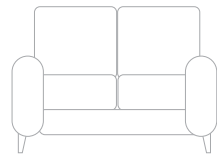

**Disclaimer:**  
Please use these fabric images as a guideline only as colour variations may occur.

**CHAIR**  
W: 35" / 89CM

**SNUGGLER**  
W: 49" / 124CM

**2 SEATER**  
W: 64" / 163CM

**3 SEATER**  
W: 76" / 193CM