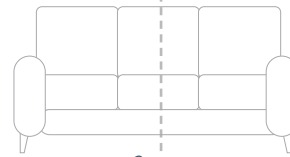

**Disclaimer:**  
Please use these fabric images as a guideline only as colour variations may occur.

**CHAIR**  
W: 35" / 89CM

**SNUGGLER**  
W: 49" / 124CM

**2 SEATER**  
W: 64" / 163CM

**3 SEATER**  
W: 76" / 193CM