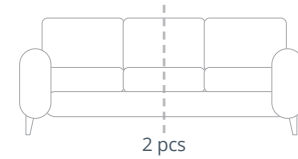

**4 SEATER SPLIT
2 OR 3 CUSHION STYLE**
W: 95" / 241CM

DAKOTA ARM WIDTH: 10" / 25CM DEPTH: 35" / 89CM OVERALL HEIGHT: 31" / 79CM SEAT HEIGHT: 20" / 51CM