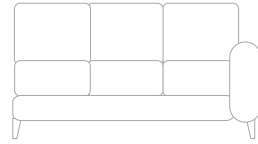

**1 ARM 3 SEATER
3 CUSHION STYLE**
W: 85" / 216CM